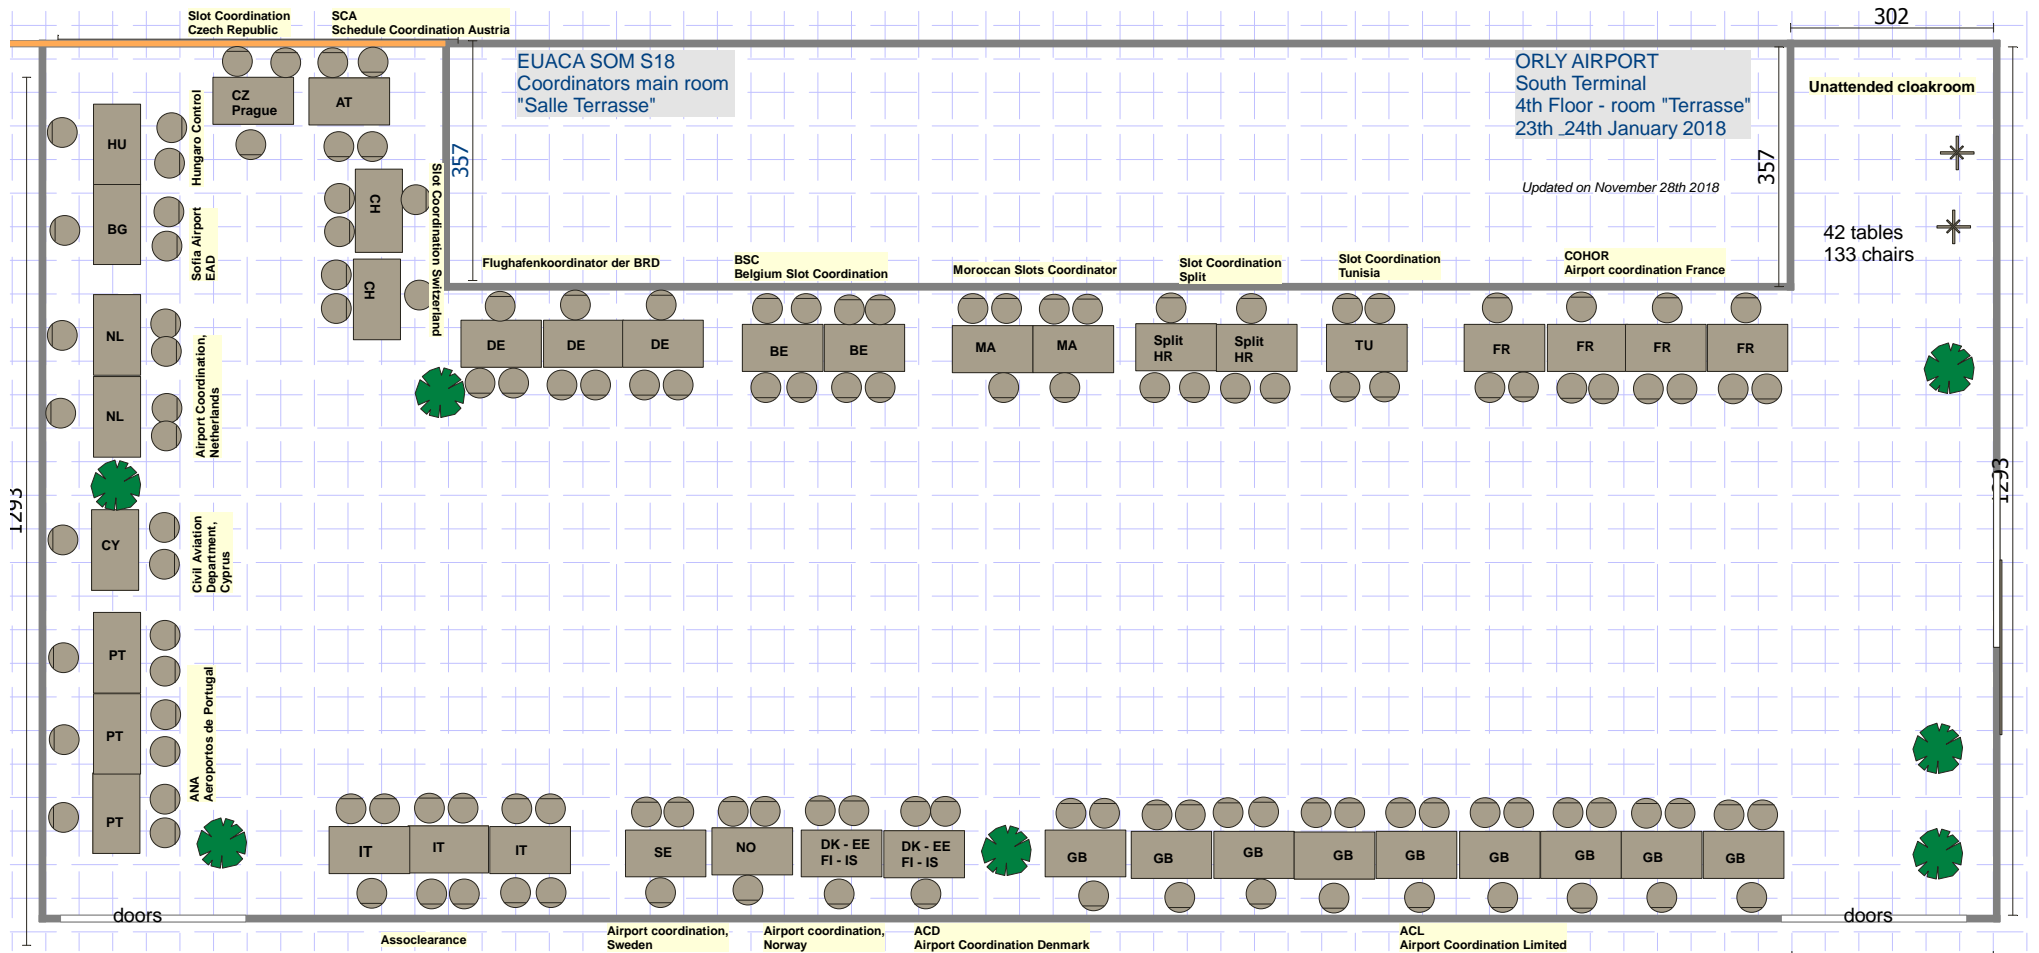

# COORDINATORS ROOM 4025

300 cm; 1 : 112,59

Project dimensions: 2900x1275 cm