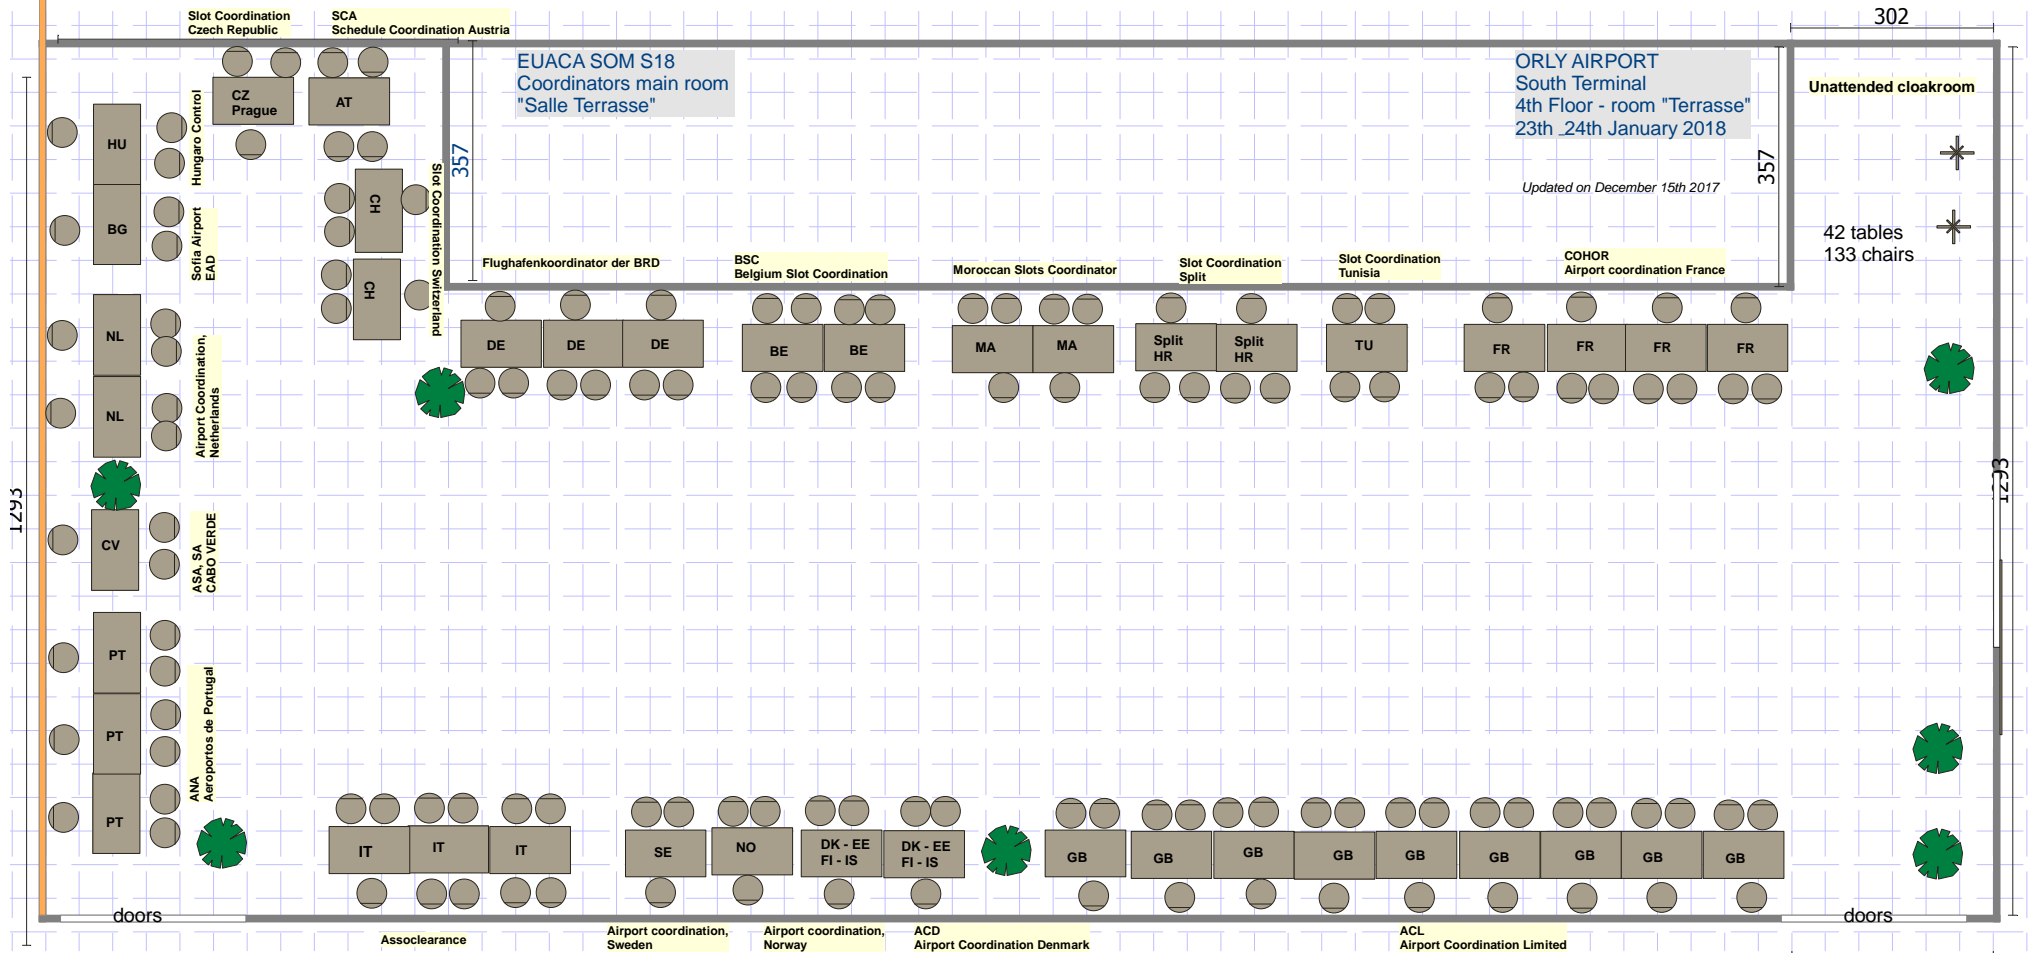

COORDINATORS ROOM 4025

300 cm; 1 : 112,59

Project dimensions: 2900x1275 cm