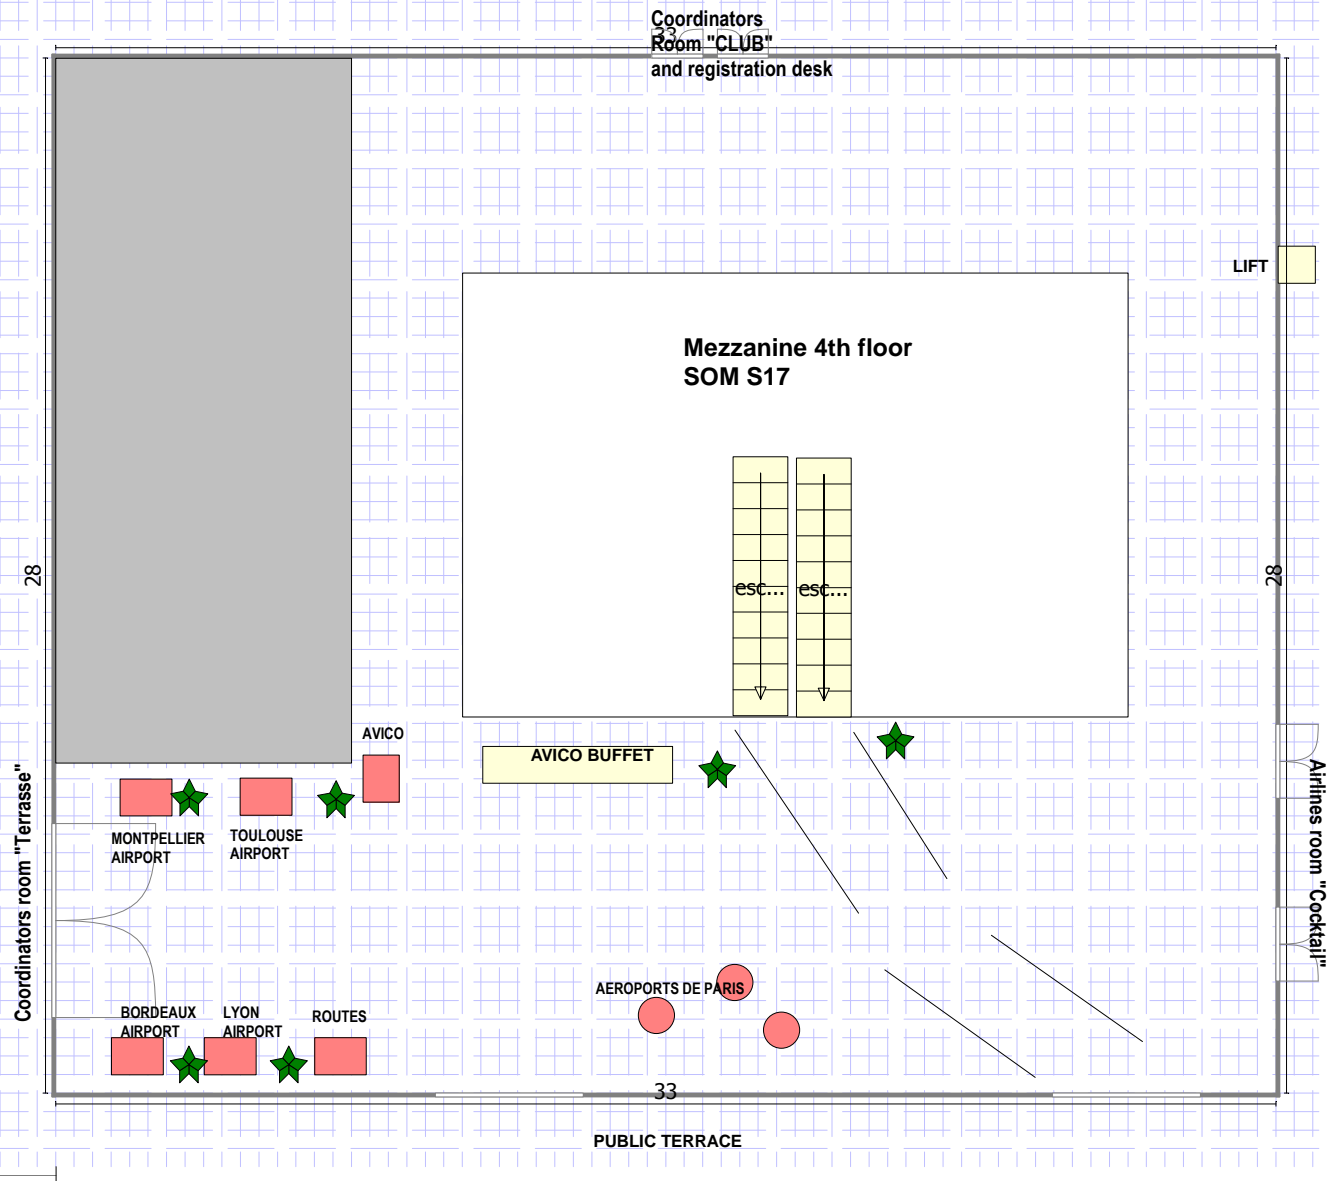

S17MEZZANINE

Project dimensions: 33x28 m