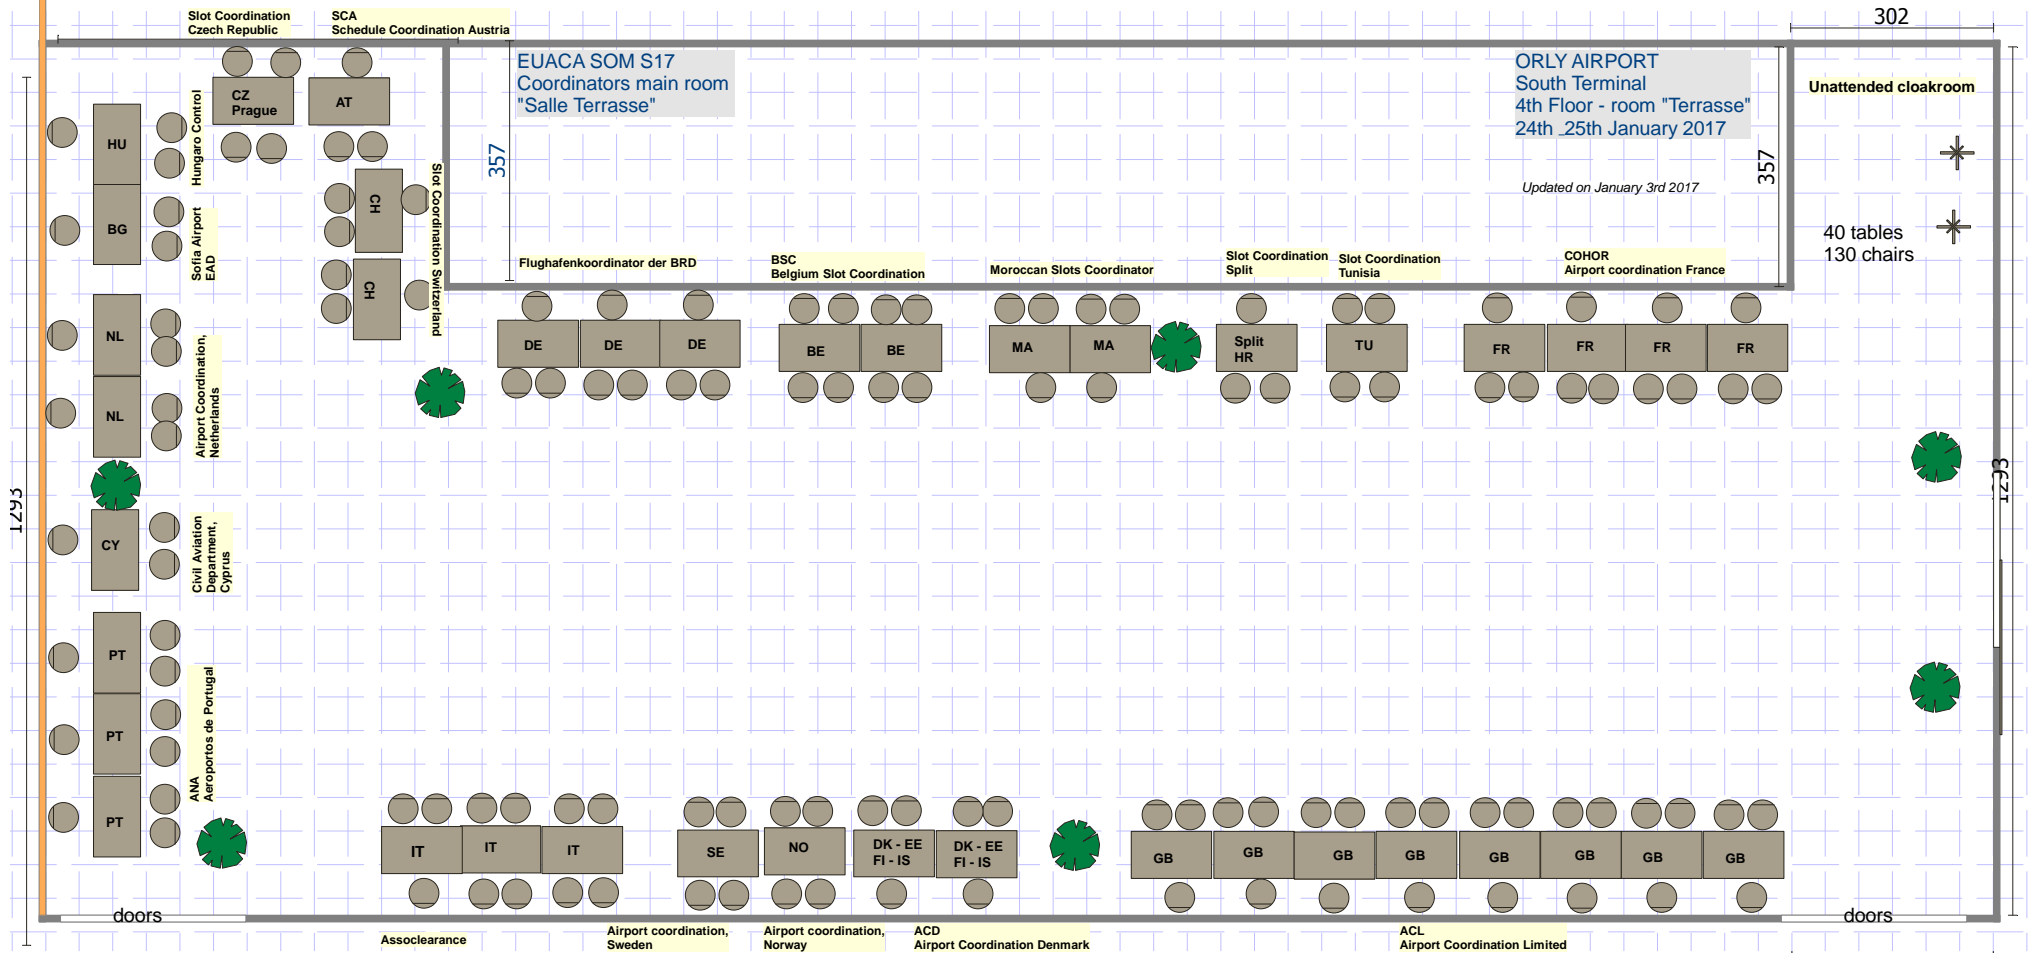

COORDINATORS ROOM 4025

300 cm; 1 : 112,59

Project dimensions: 2900x1275 cm