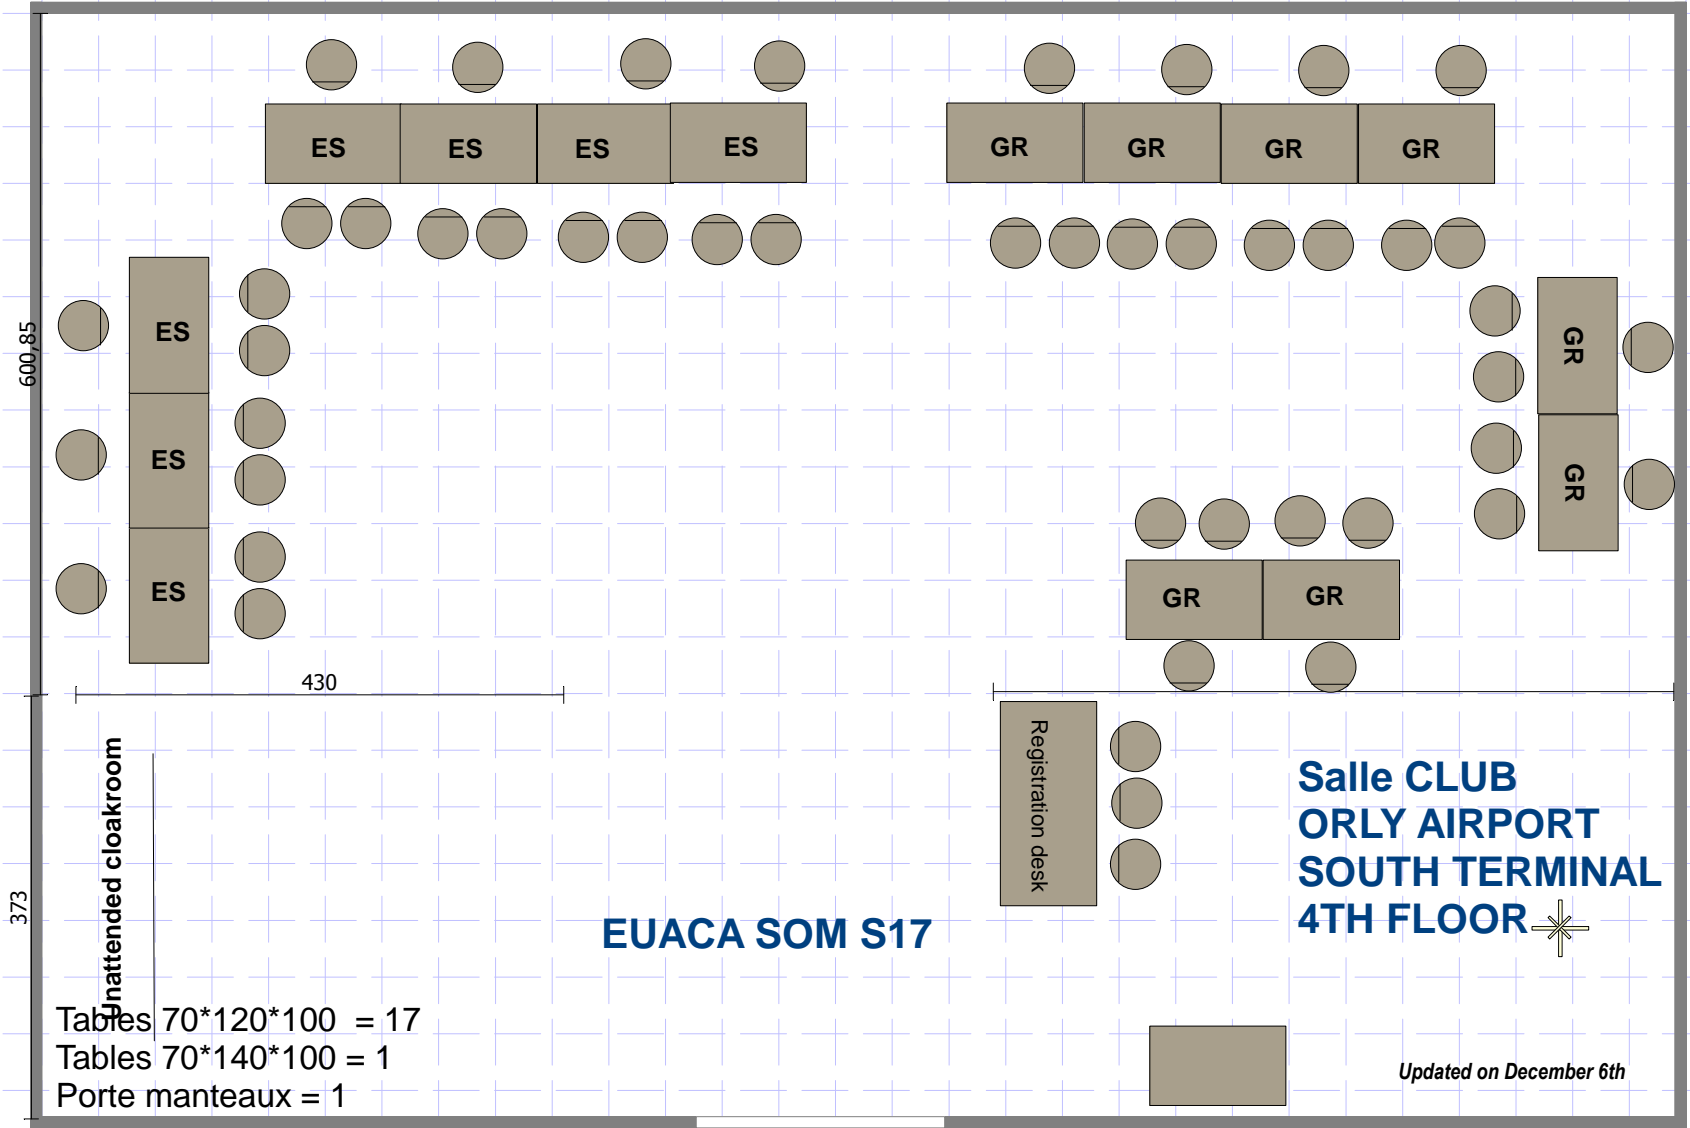

# SALLE CLUB S17

Tables 70\*120\*100 = 17  
 Tables 70\*140\*100 = 1  
 Porte manteaux = 1

Updated on December 6th

200 cm; 1 : 66,68

Project dimensions: 1440x973 cm