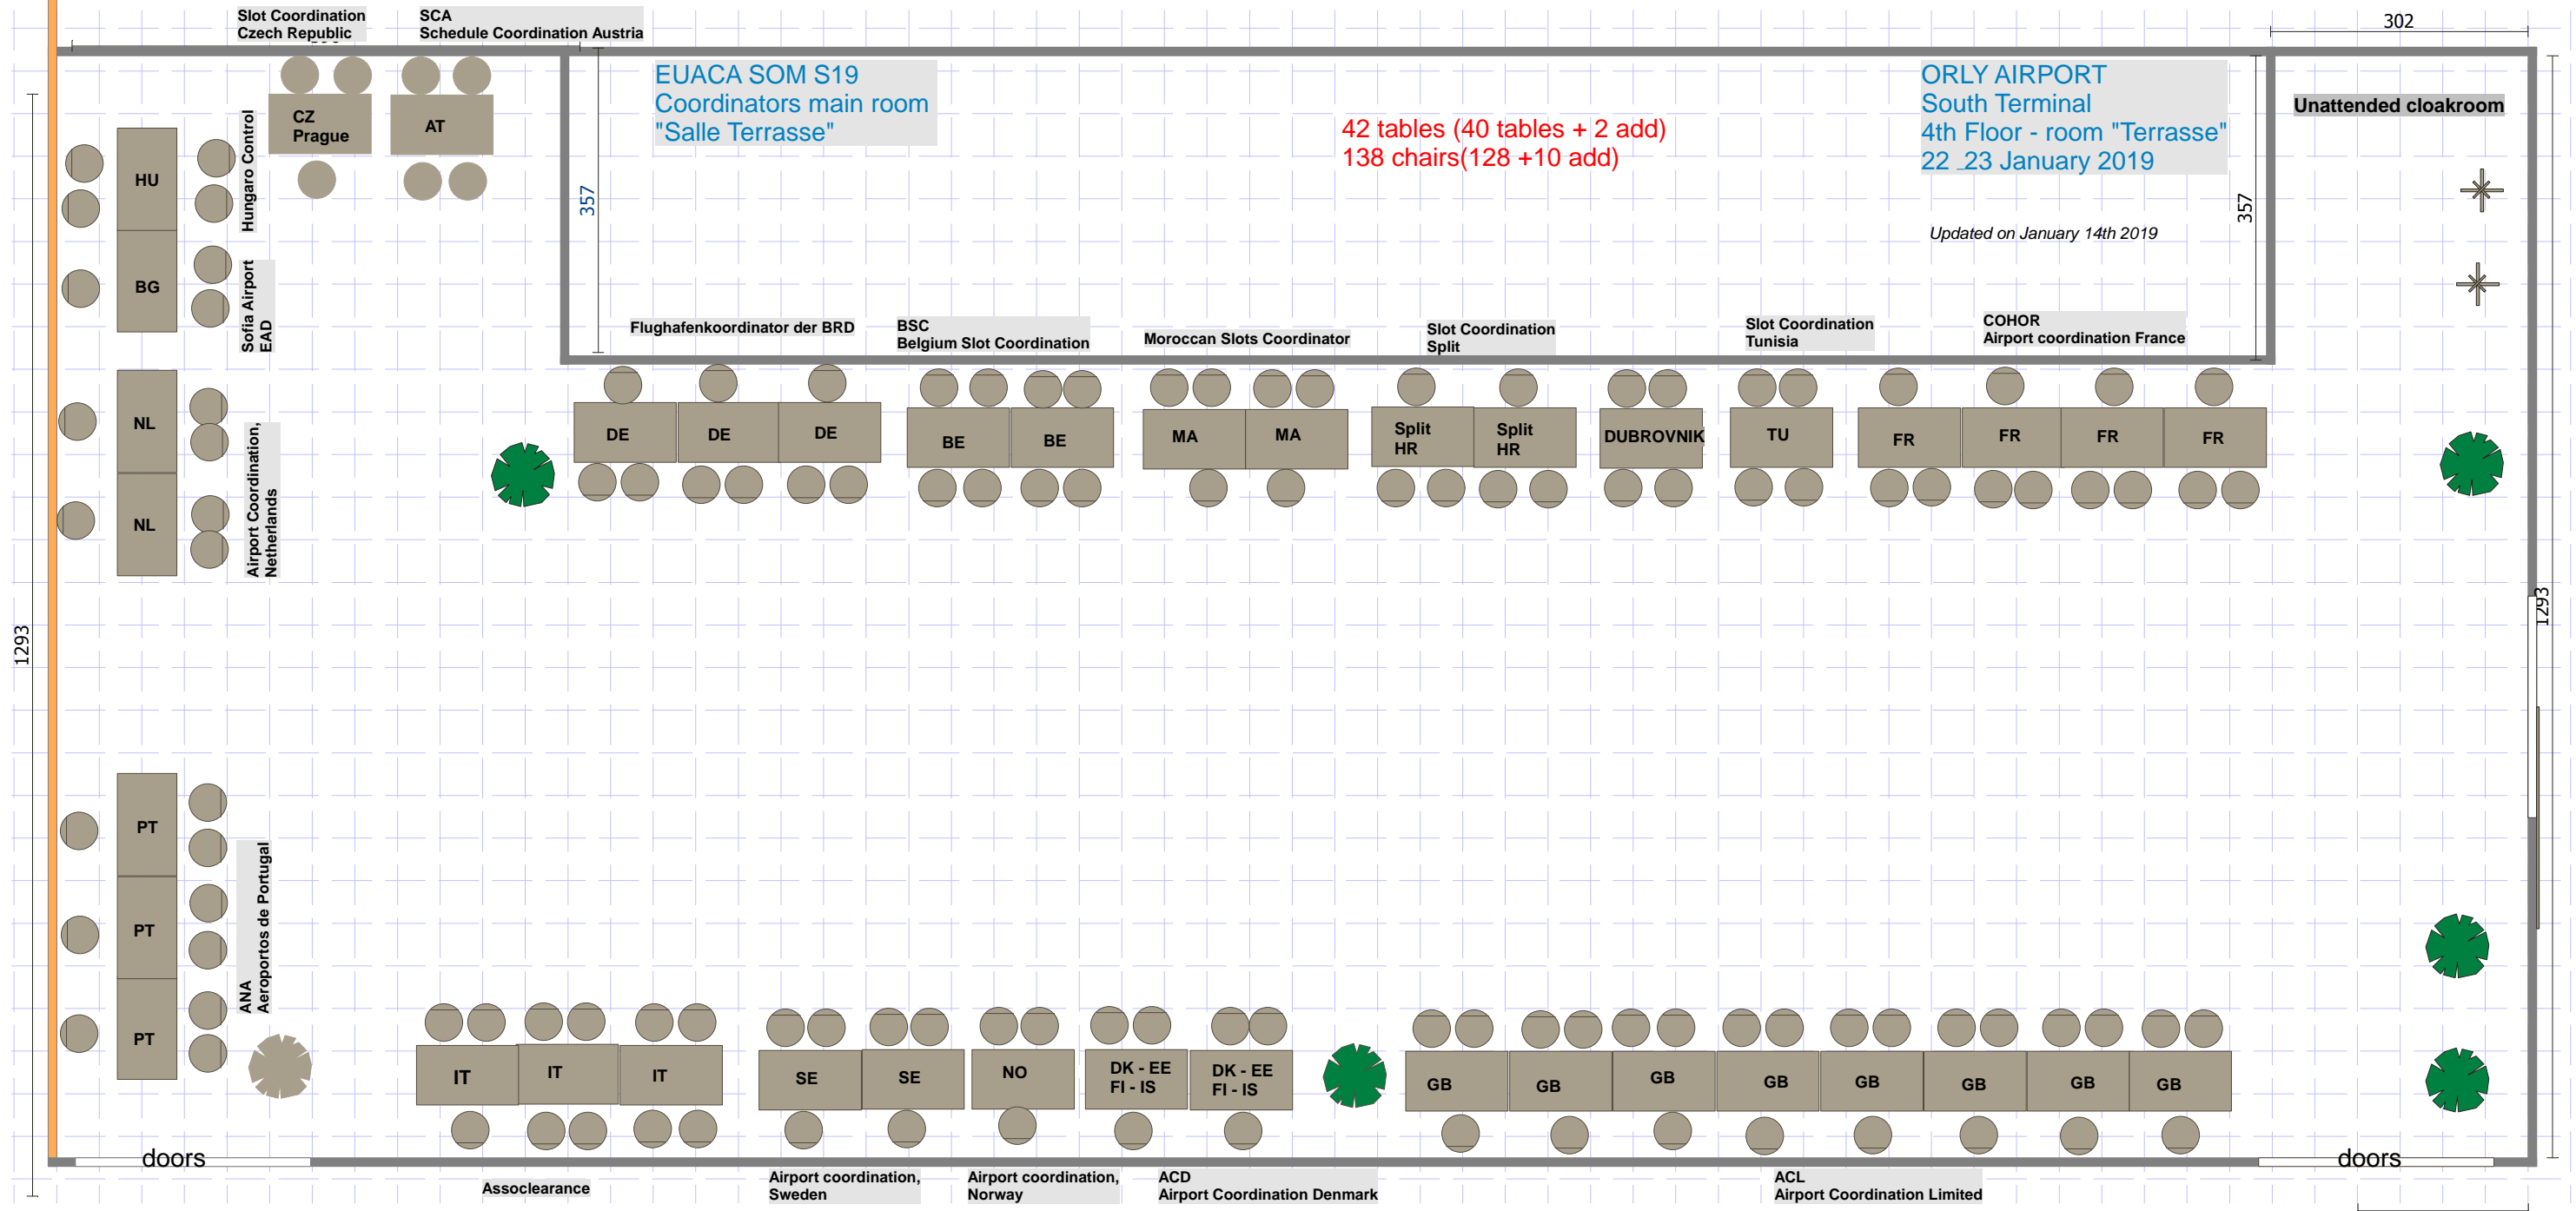

COORDINATORS ROOM 4025

Project dimensions: 2900x1275 cm

200 cm; 1 : 77,07