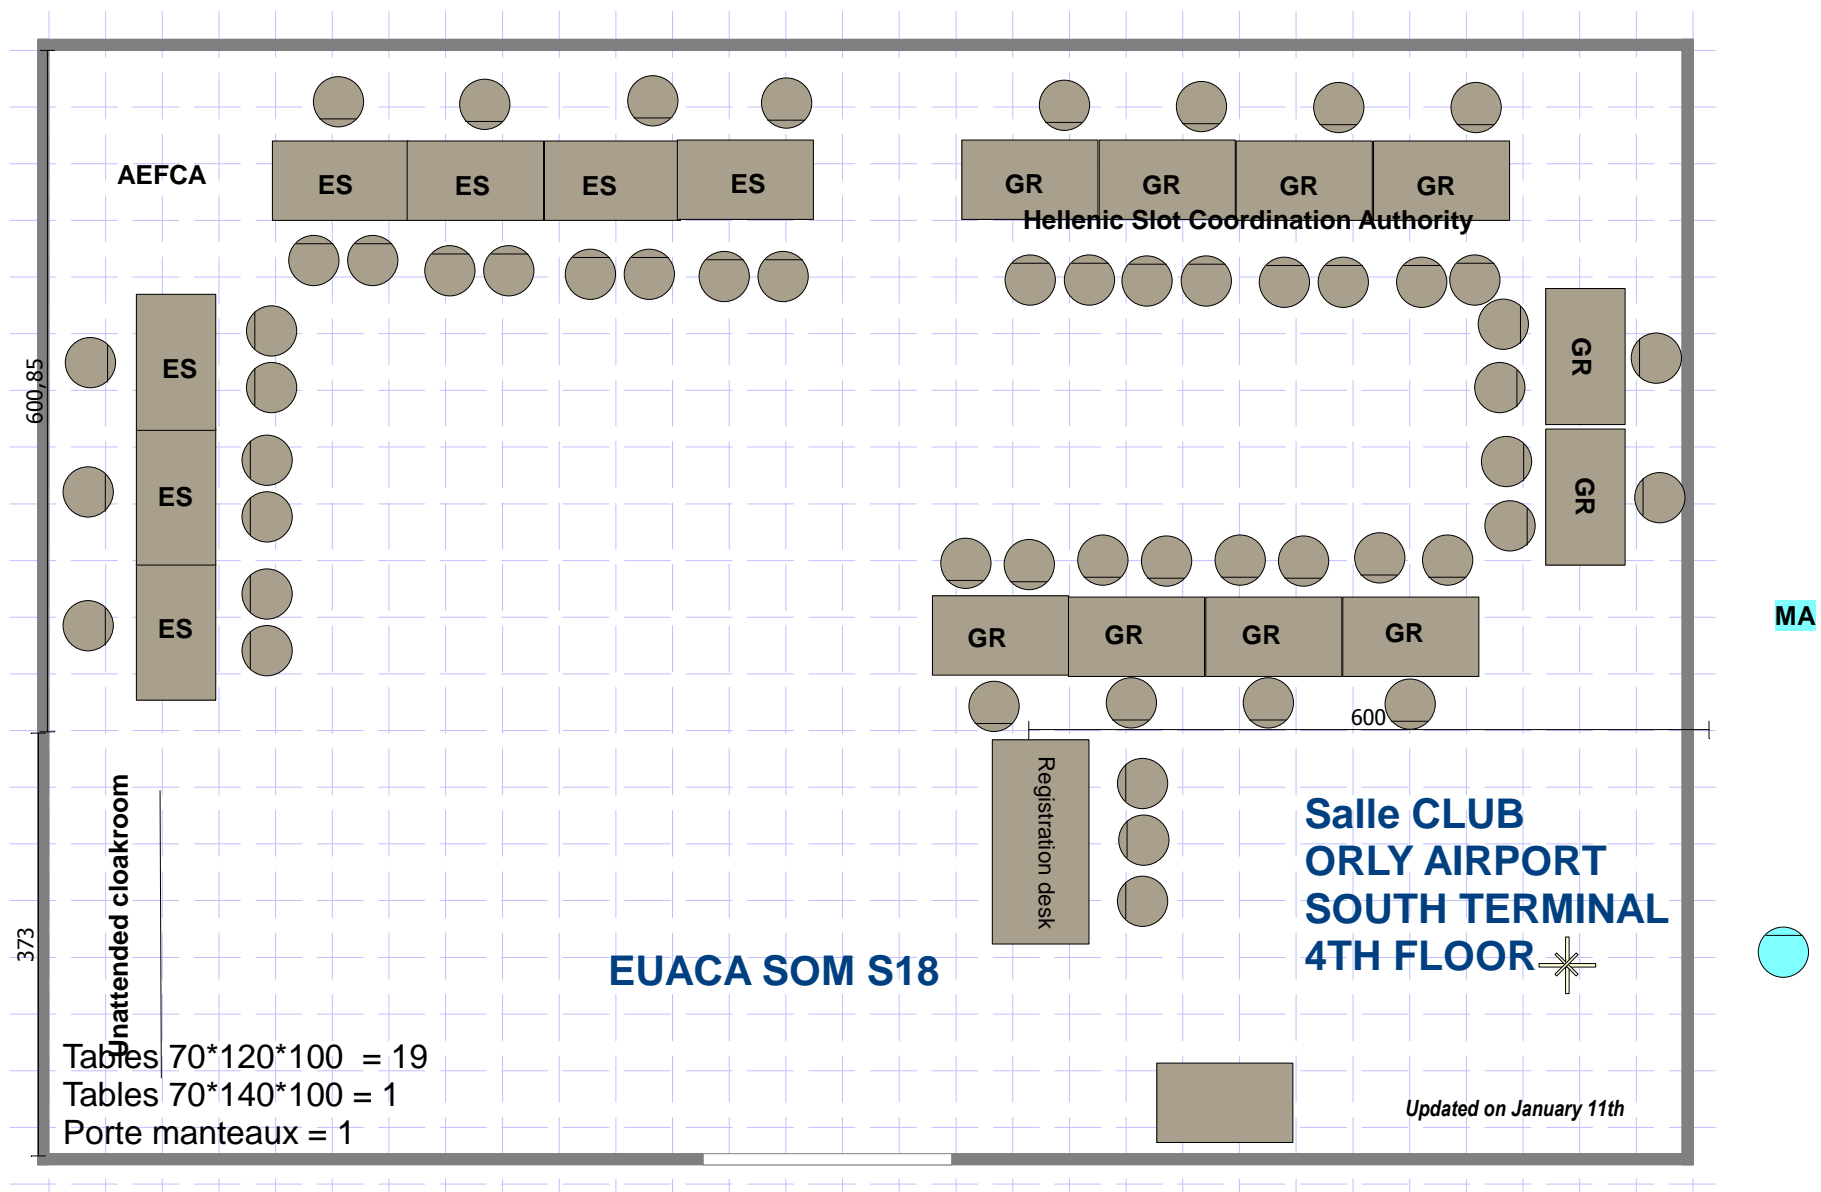

SALLE CLUB ES GR

Tables 70*120*100 = 19
 Tables 70*140*100 = 1
 Porte manteaux = 1

Updated on January 11th

Project dimensions: 1440x973 cm