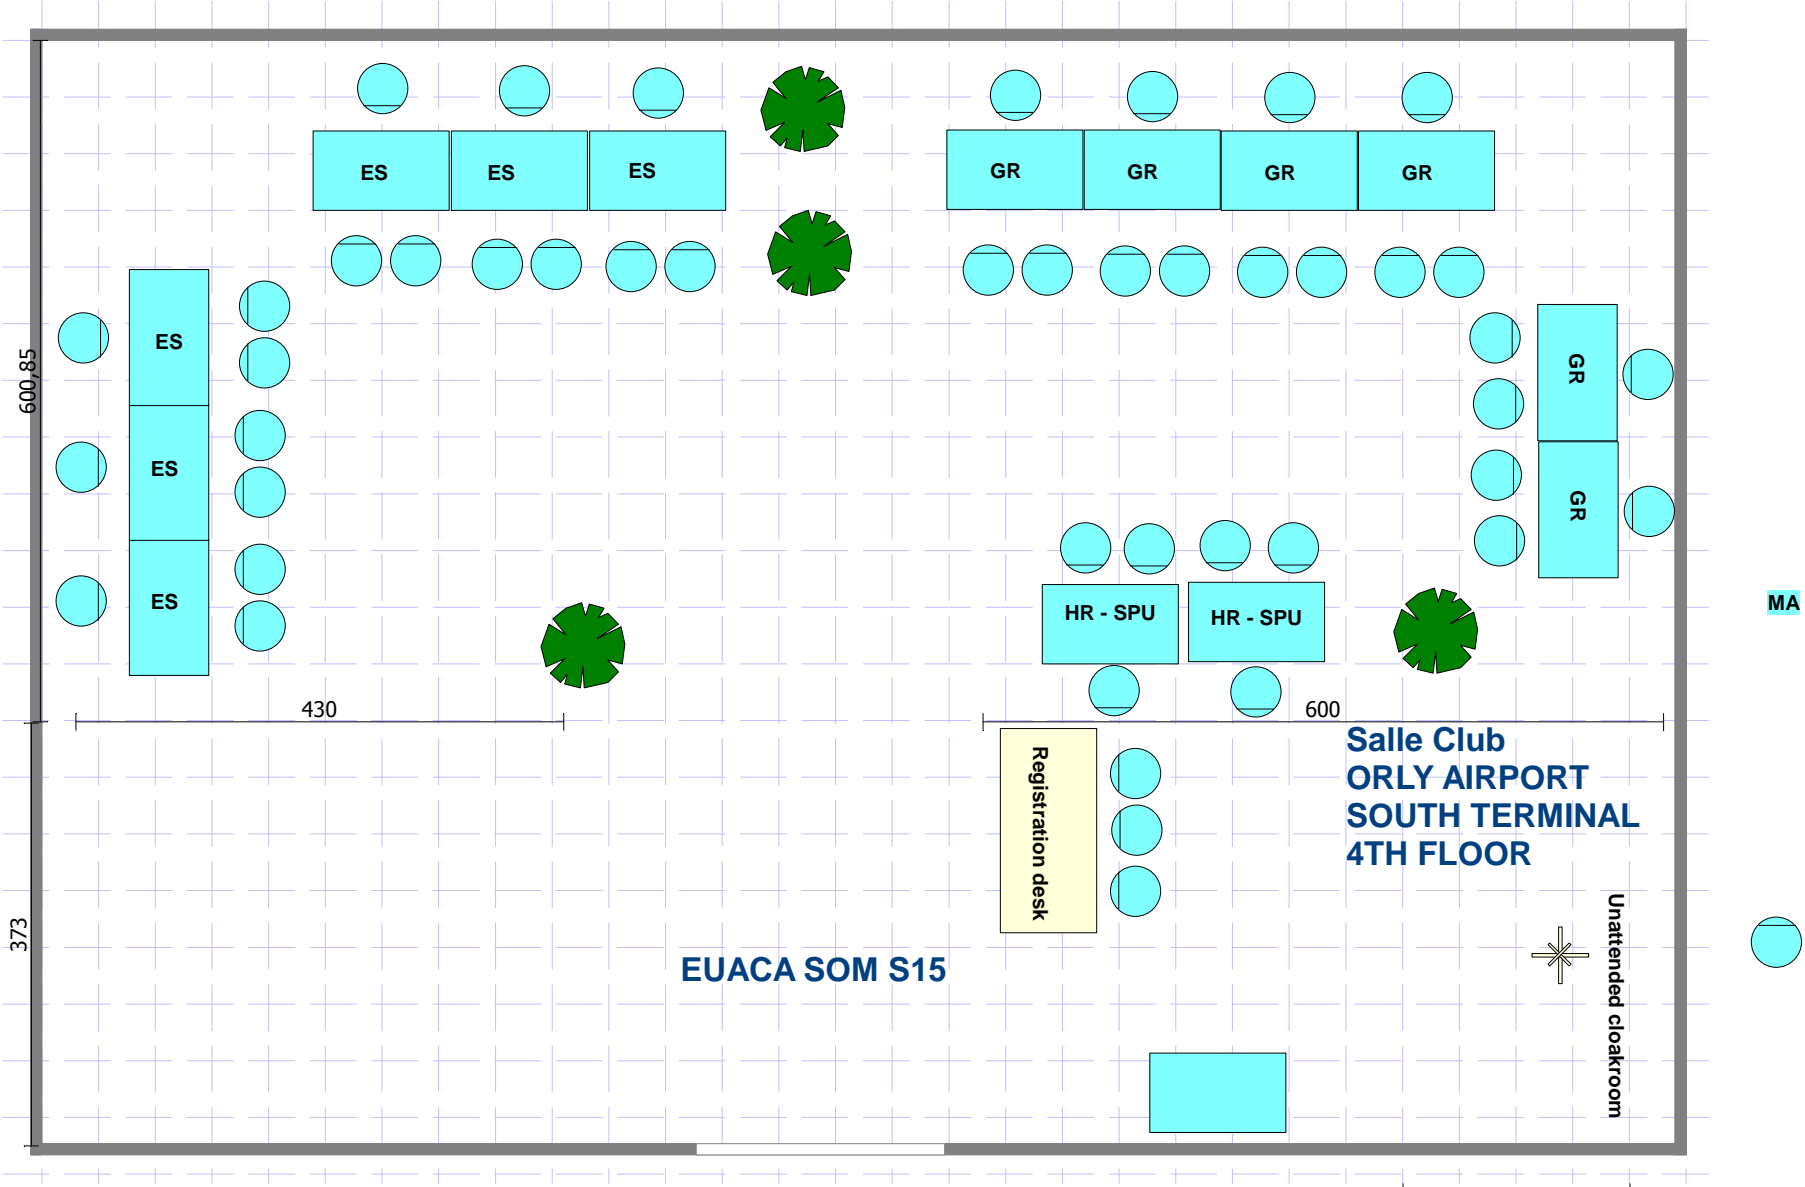

salle club

Salle Club
ONLY AIRPORT
SOUTH TERMINAL
4TH FLOOR

200 cm; 1 : 66,68

Dimensions du Projet: 1440x973 cm